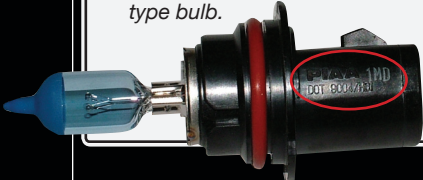

BULB IDENTIFICATION

Every attempt has been made to make this application guide as current and accurate as possible at time of printing. However vehicles and products do change throughout the course of time so we highly recommend you check with your dealer, PIAA's Customer Service, or www.piaa.com to confirm applications prior to installation.

Bulb Identification

There are many types of bulbs in the automotive world. So how do you know what bulb is needed when replacing or upgrading?

1. The bulb itself will have markings on it. One of the markings will give you the industry number for the bulb type. This bulb shows that it is an 9004/HB1 type bulb.
2. If the bulb is from a headlamp, the bulb type is usually printed or molded into the lens. This lamp takes HB3 and HB4 type bulbs. Note: if using this method, a cross reference will most likely be needed.

3. If you are looking for the bulb type on an OEM lamp, the information should be printed in the Owner's Manual.

Headlight Bulb Cross Reference

- 1 An H4 bulb is also referred to as a 9003 or an HB2.
- 2 A 9004 bulb is also referred to as an HB1.
- 3 A 9005 bulb is also referred to as an HB3.
- 4 A 9006 bulb is also referred to as an HB4.
- 5 A 9007 bulb is also referred to as an HB5.
- 6 H.I.D. bulbs are referred to as D1S, D2R, D2S, D3S, D4R, and D4S.
- 7 H1, H2, H3, H7, H8, H9, H10, H11, H13, 880, and 881 bulbs are usually referred to as such.